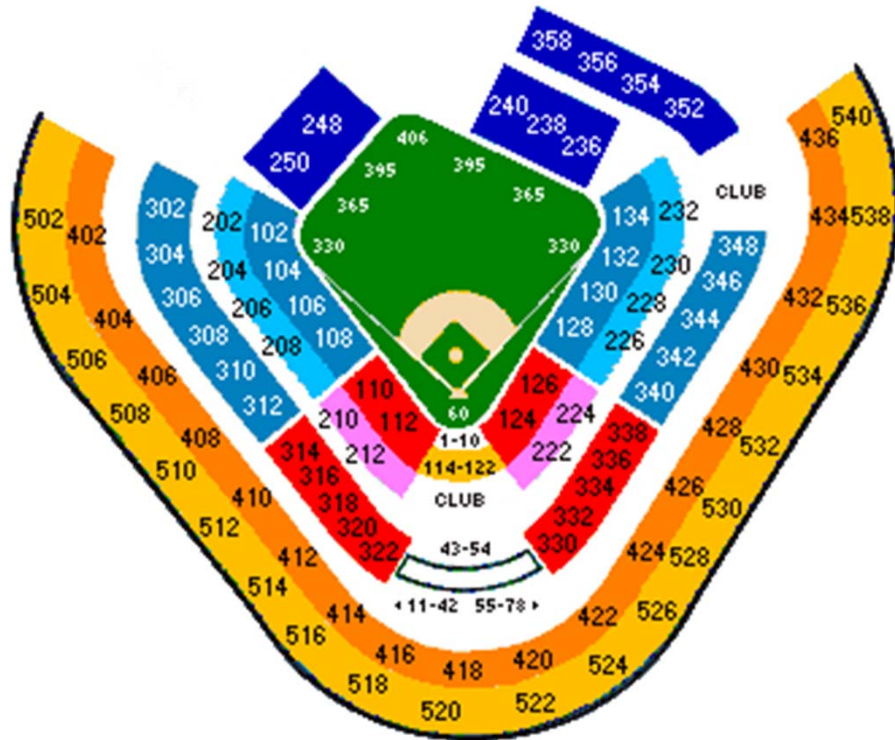

Los Angeles Angels “Angel Stadium of Anaheim”

open 1996

(Edison Field)

Before renewal ~1996