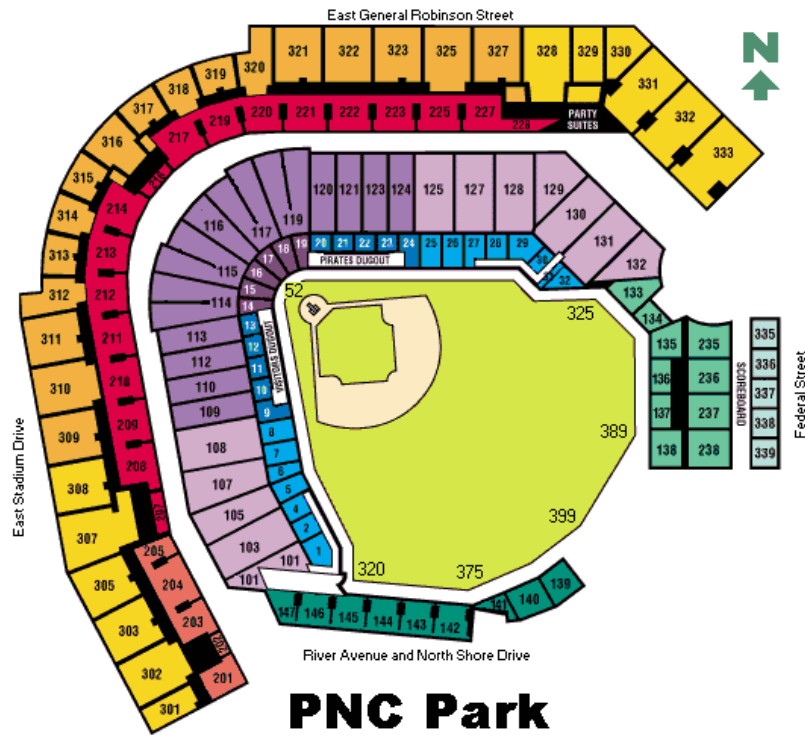

Pittsburgh Pirates “PNC Park”

open 2001