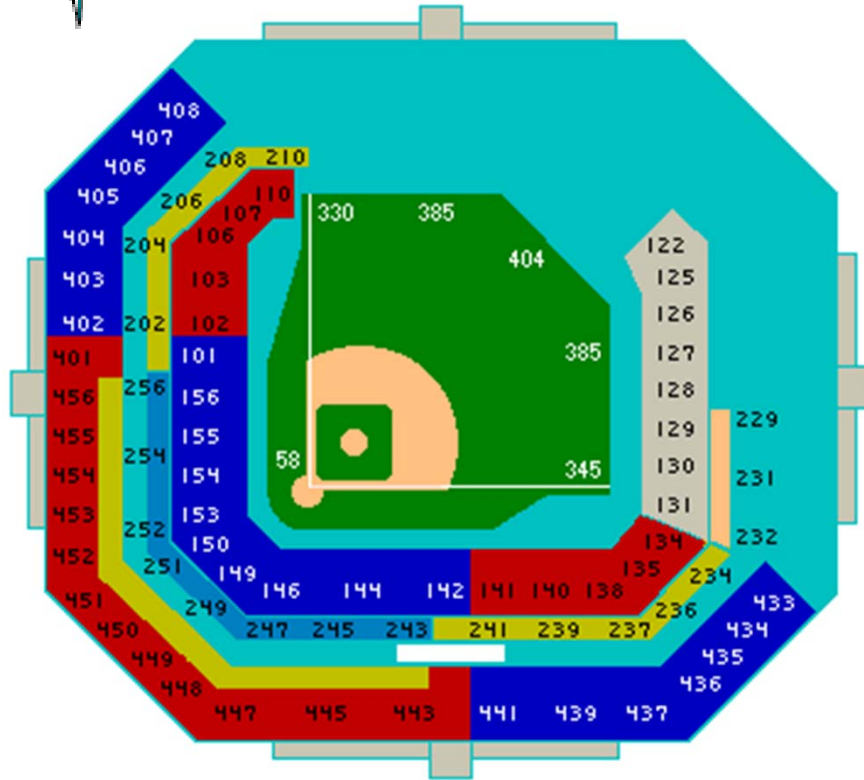

Florida Marlins “Dolphins Stadium” *use1993*

(Pro Player Stadium)

-Dimensions-

- Left Foul Line: 330feet/100.7m
- Left Power Alley: 385feet/117.4m
- Center Field: 404feet/123.2m
- Right Power Alley: 385feet/117.4m
- Right Foul Line: 345feet/105.2m