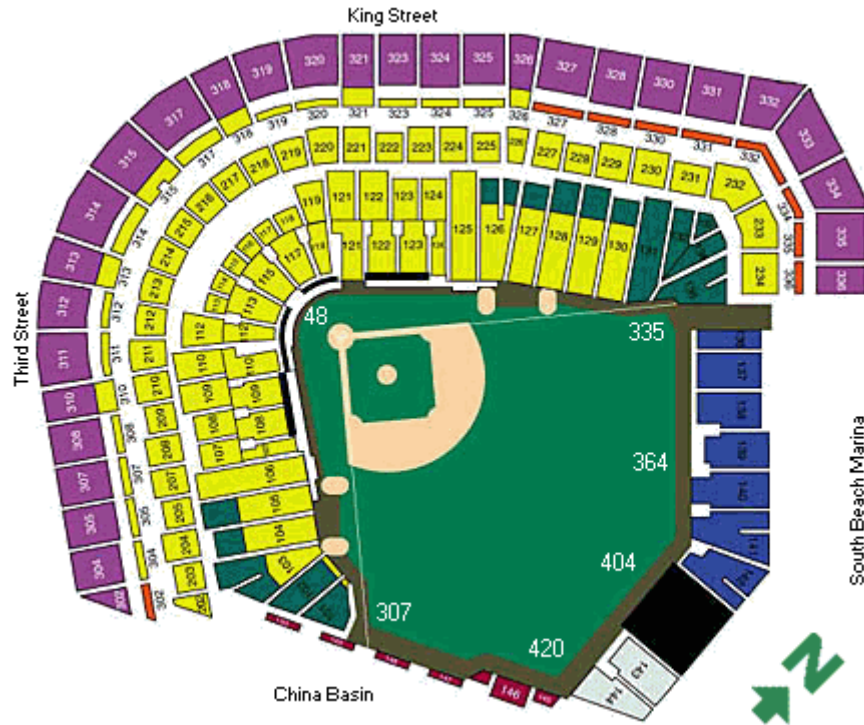

San Francisco Giants “AT&T Park” *open 2000*

“3Com Park” ~1999

-Dimensions-

- Left field: 335feet/102.2m
- Left Power Alley: 365feet/111.3m
- Center Field: 410feet/125.1m
- Right Power Alley: 365feet/111.3m
- Right Foul Line: 328feet/100m