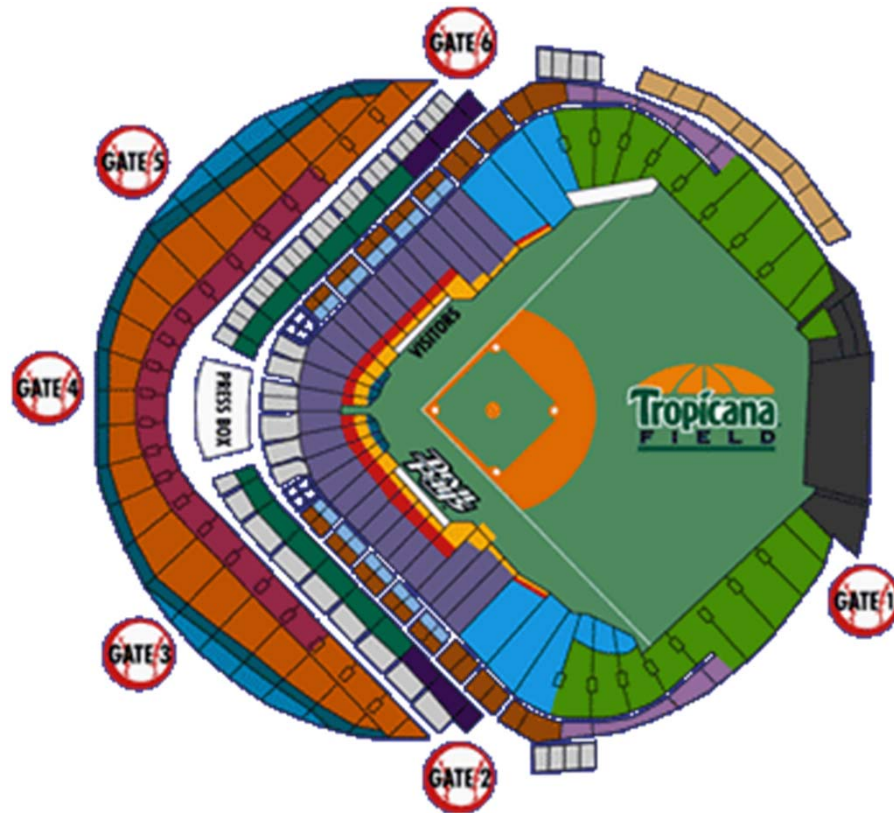

Tampa Bay Rays “Tropicana Field” *open 1990*

-Dimensions-

Left Foul Line:	315feet/96.1m
Left Center:	370feet/112.9m
Center Field:	404feet/123.2m
Right Center:	370feet/112.9m
Right Foul Line:	320feet/97.6m