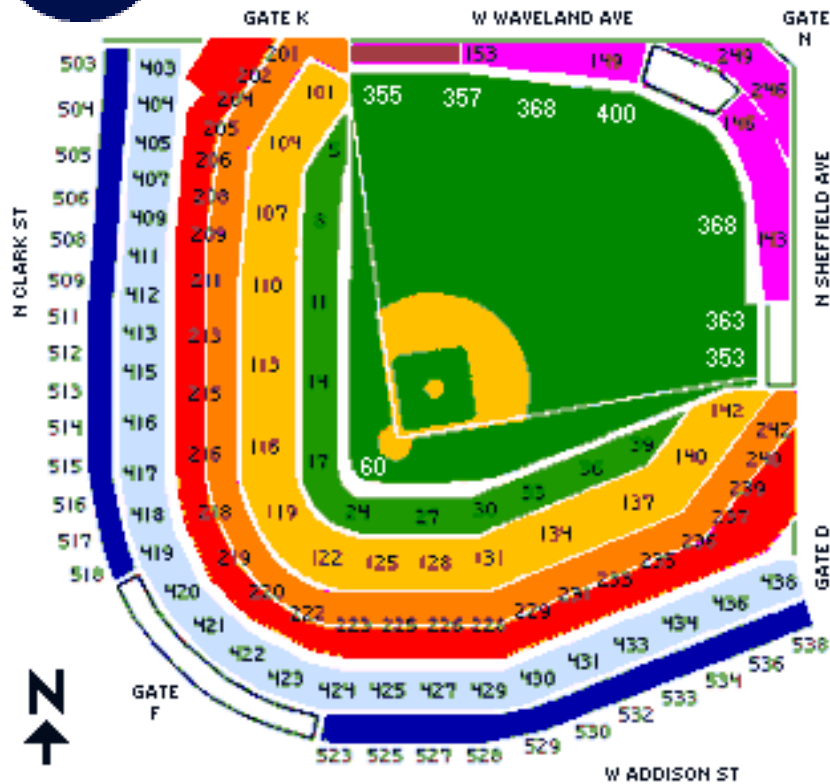

Chicago Cubs “Wrigley Field” *since 1914*

-Dimensions-

- Left field : 355feet/108.3m
- Left-centerfield: 368feet/112.2m
- Centerfield: 400feet/122m
- Right-centerfield: 368feet/112.2m
- Right field: 353feet/107.7m
- Height of Wall (Feet)
- Under bleachers: 11.5feet/3.5m
- In corners: 15.feet/4.6m