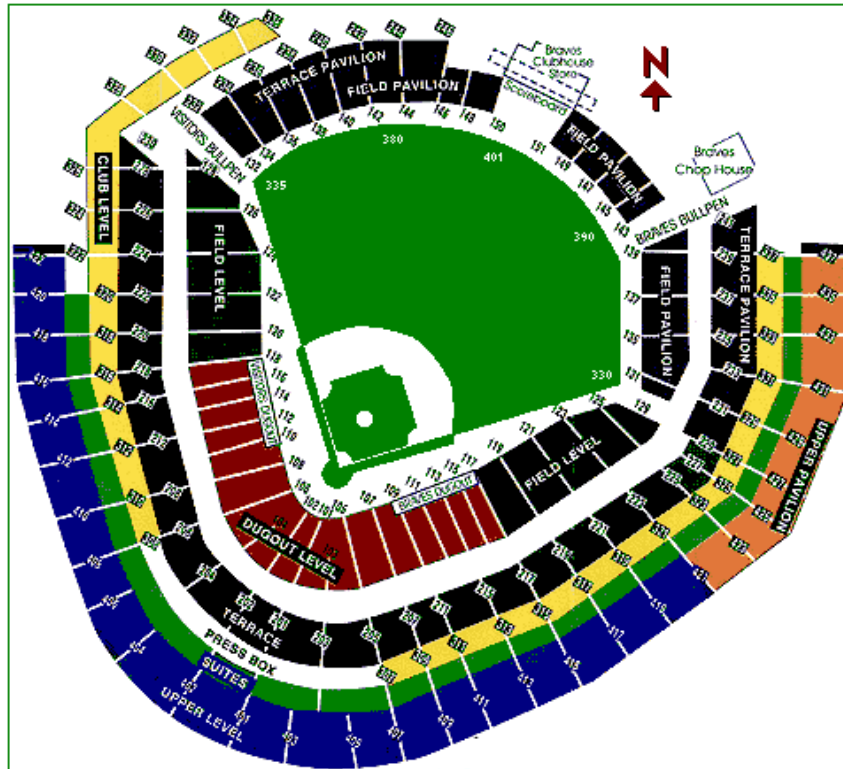

Atlanta Braves “Turner Field” *open 1997*

-Dimensions-

- Left Field Line: 335 feet/102.2m
- Left Power Alley: 380 feet/115.9m
- Center Field: 401 feet/122.3m
- Right Power Alley: 390 feet/119m
- Right Field Line: 330 feet/100.7m