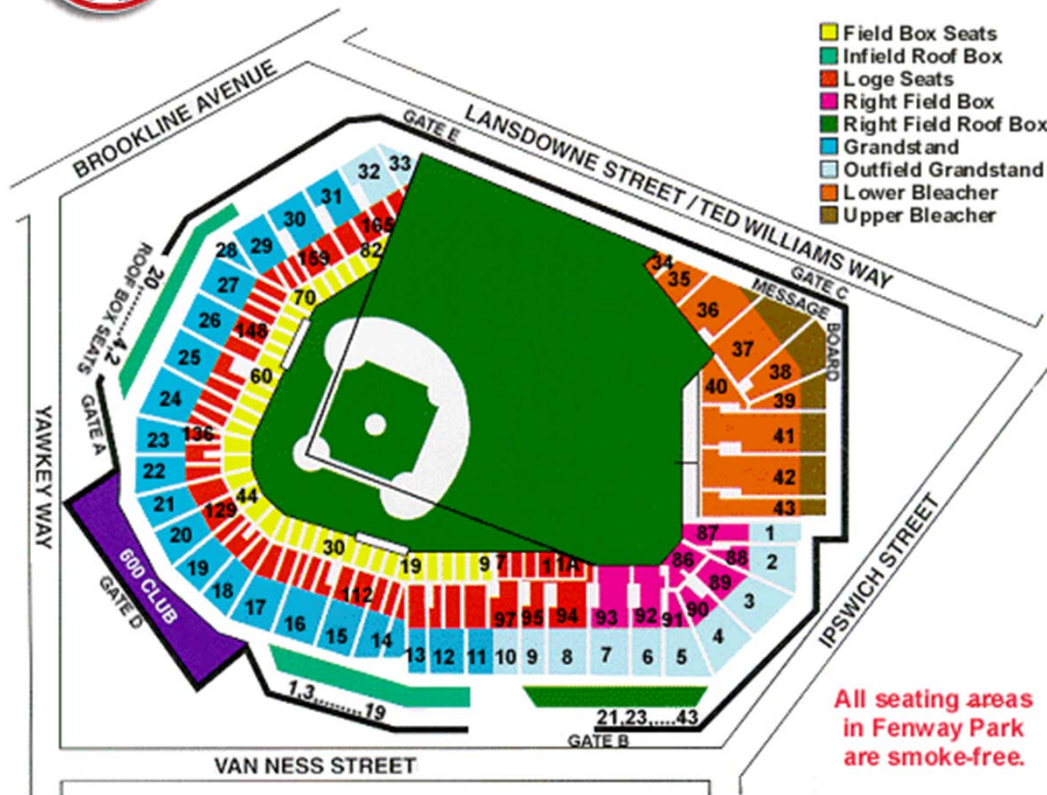

Boston Red-Sox "Fenway Park" *since 1912*

All seating areas in Fenway Park are smoke-free.