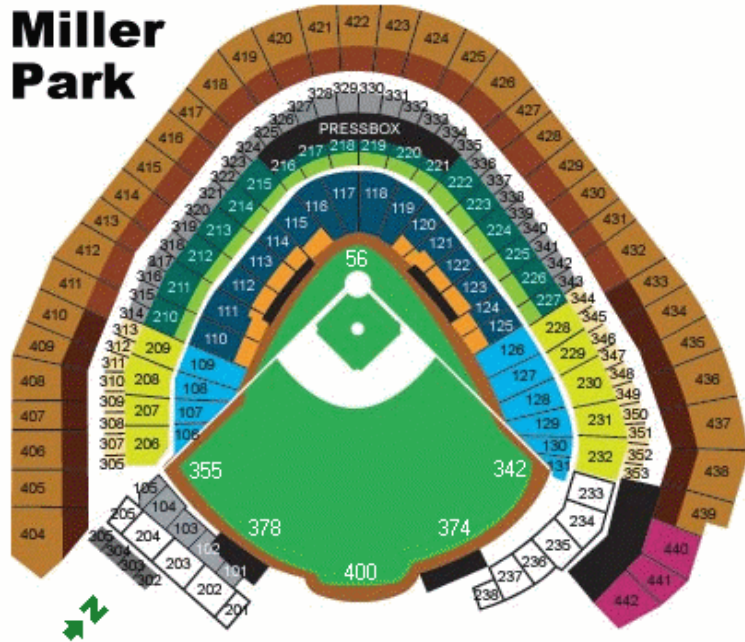

Milwaukee Brewers “Miller Park” *open 2001*

County Stadium ~2000

-Dimensions-

Left Foul Line:	342feet/104.3m
Left Power Alley:	374feet/114.1m
Center Field:	400feet/122.0m
Right Power Alley:	378feet/115.3m
Right Foul Line:	355feet/108.3m