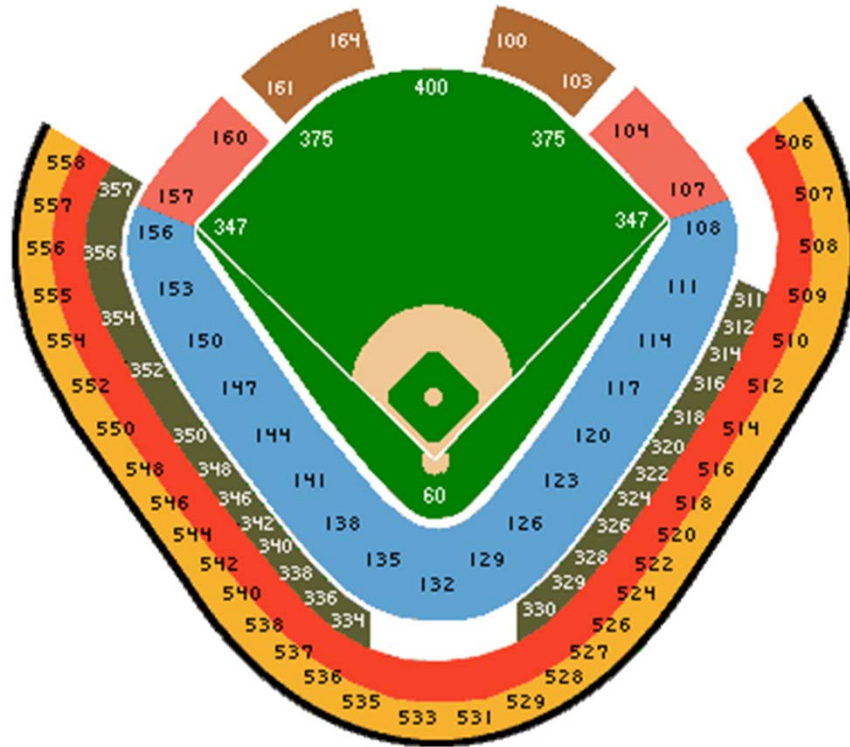

## -Dimensions-

- Left Foul Line: 333feet/101.6m
- Left Power Alley: 364feet/111m
- Center Field: 400feet/122m
- Deep Center: 410feet/125m
- Right Power Alley: 373feet/113.8m
- Right Foul Line: 318feet/97m

## -Dimensions-

Left field	310 ft / 94.5 m
Left-center field	379 ft / 115.5 m
Center field	390 ft / 118.9 m
Deep center field	420 ft / 128 m
Deep right field	380 ft / 115.8 m
Right-field line	302 ft / 92 m

### -Dimensions-

- Left Foul Line: 347feet/105.8m
- Left Power Alley: 375feet/114.4m
- Center Field: 400feet/122m
- Right Power Alley: 375feet/114.4m
- Right Foul Line: 347feet/105.8m

Old Comiskey Park ~1990

## -Dimensions-

- Left Foul Line: 318feet/97m
- Left Power Alley: 399feet/121.7m
- Center Field: 408feet/124.4m
- Right Power Alley: 385feet/117.4m
- Right Foul Line: 314feet/95.8m