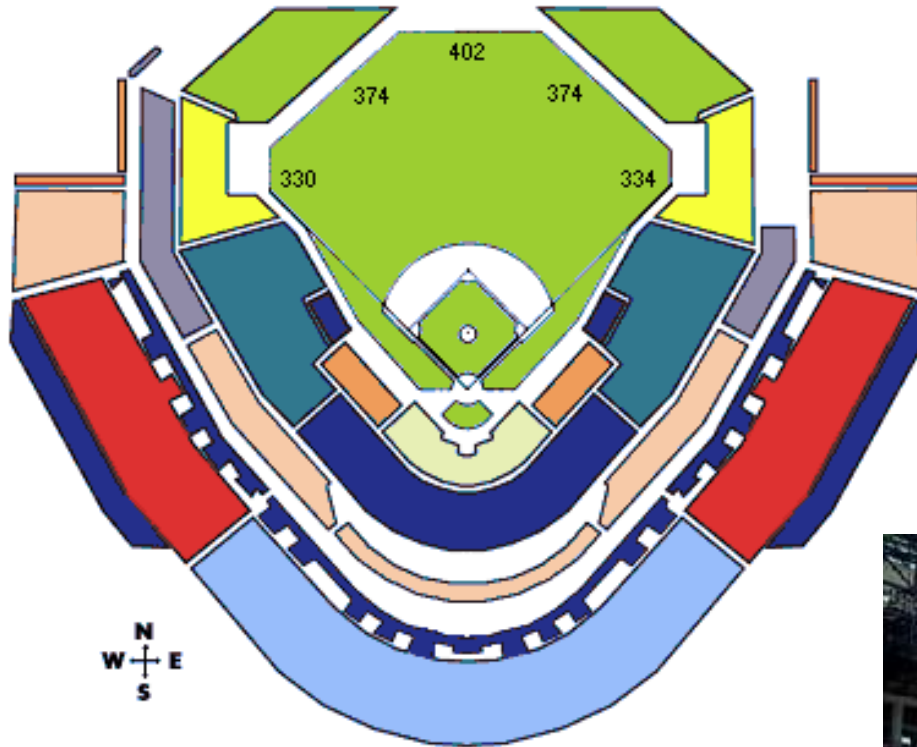

## -Dimensions-

- Left Field Line: 330 feet/100.7m
- Left Field Power Alley: 374 feet/114.1m
- Center Field: 402 feet/122.6m
- Right Field Power Alley: 374 feet/114.1m
- Right Field Line: 334 feet/101.9m