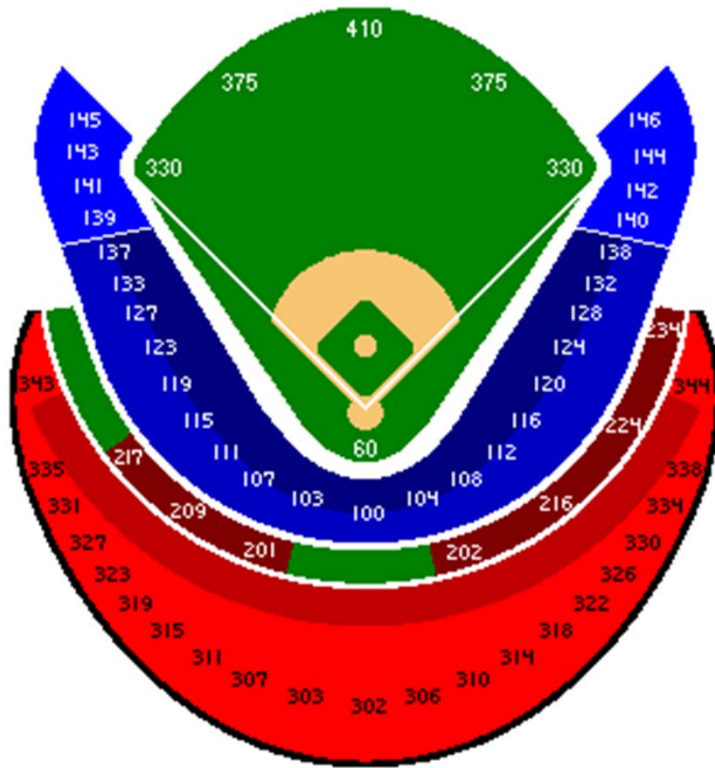

Kansas City Royals "Kauffman Stadium" *open 1973*

-Dimensions-

- Left Foul Line: 330feet/100.7m
- Left Power Alley: 375feet/114.4m
- Center Field: 410feet/125.1m
- Right Power Alley: 375feet/114.4m
- Right Foul Line: 330feet/100.7m