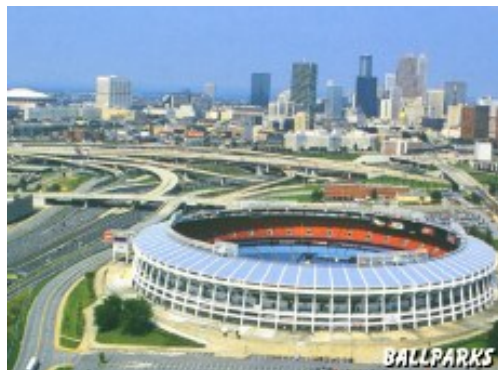

Fulton County Stadium ~1996