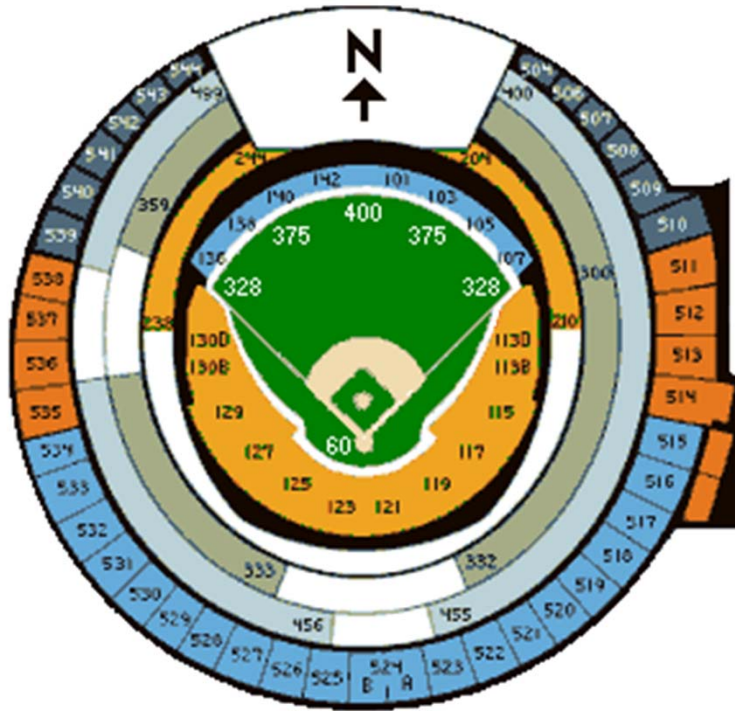

Toronto Blue Jays “Roger Centre” *open 1989*

(Sky Dome)